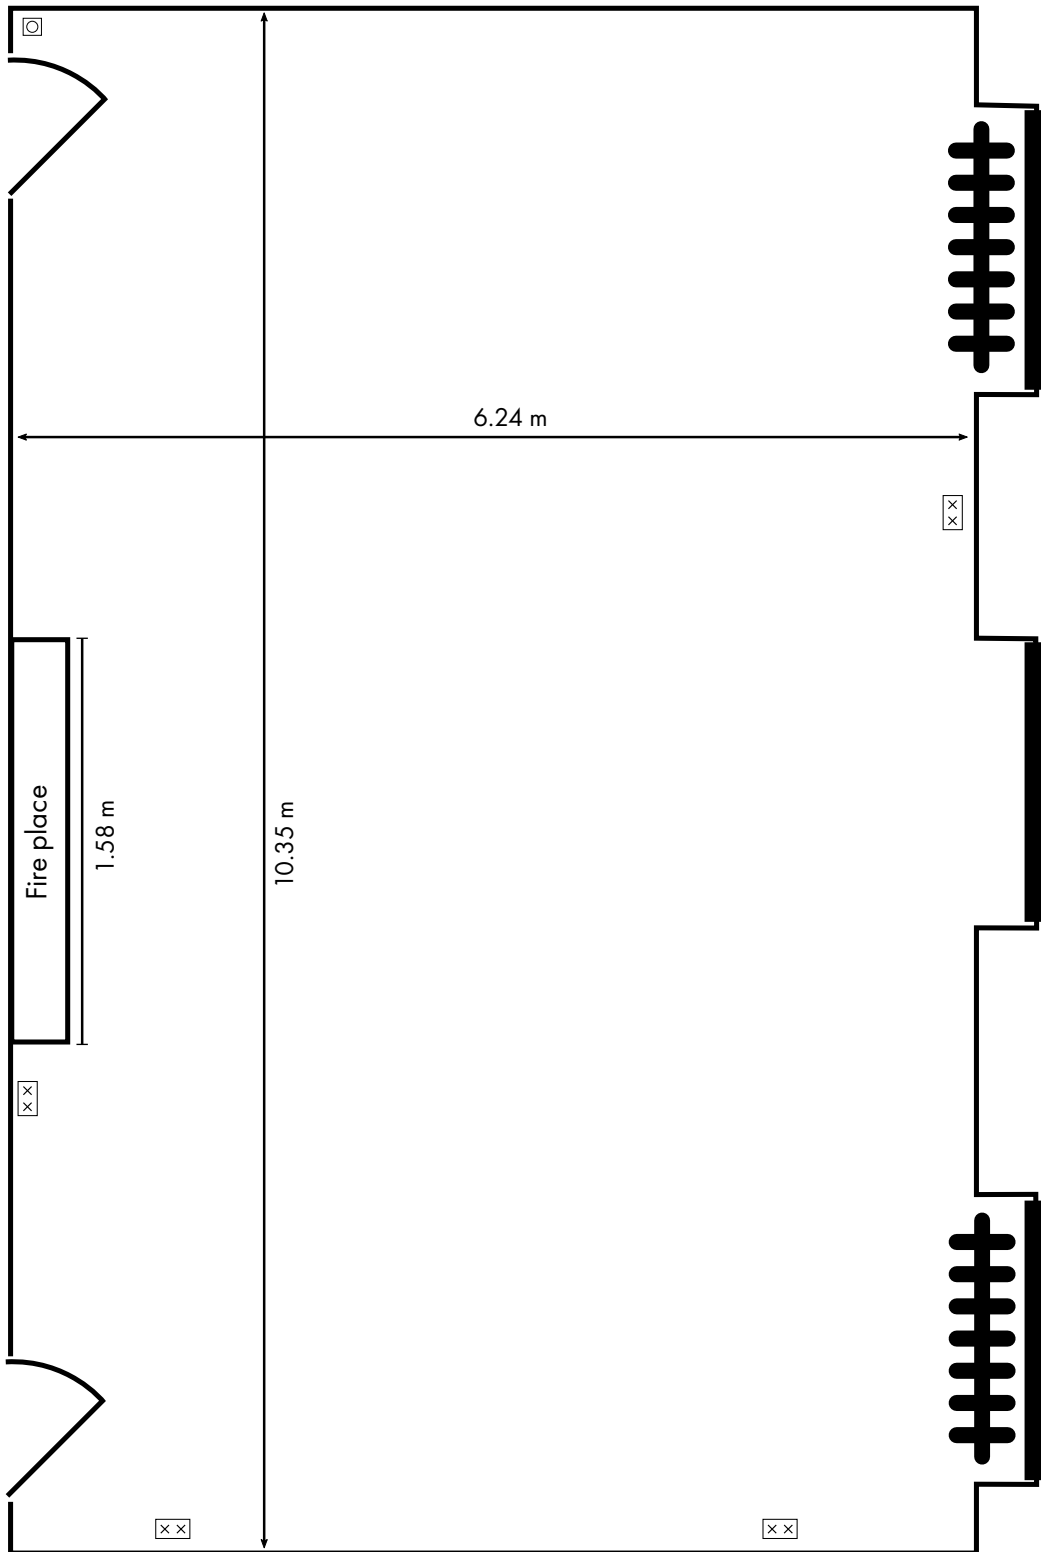

BECKENHAM PLACE
MANSION

Dining Room (Room G1)

Unit dimensions (m) are approximate

Height = 4.13 m

Area = 64.61 m² (695.46 ft²)