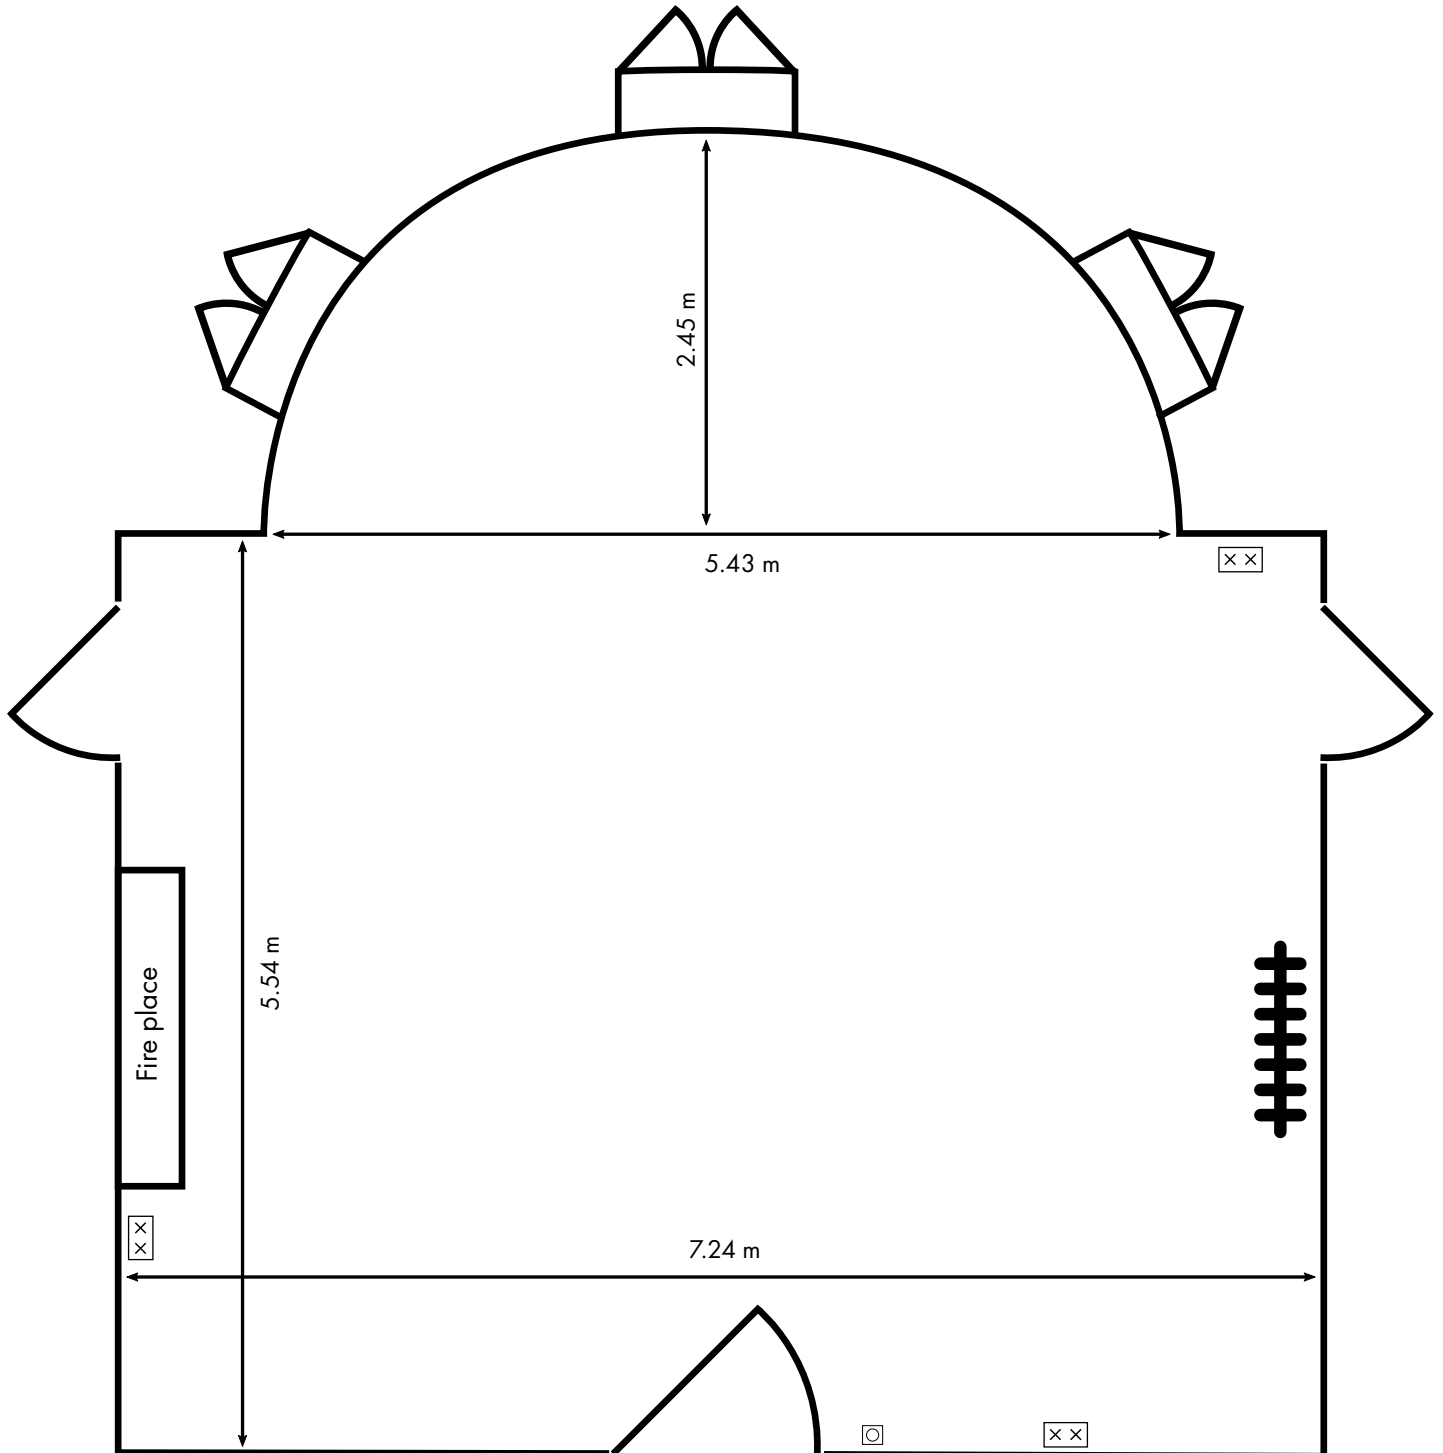

BECKENHAM PLACE
MANSION

Height = 4.13 m

Drawing Room (Room G2)

Unit dimensions (m) are approximate